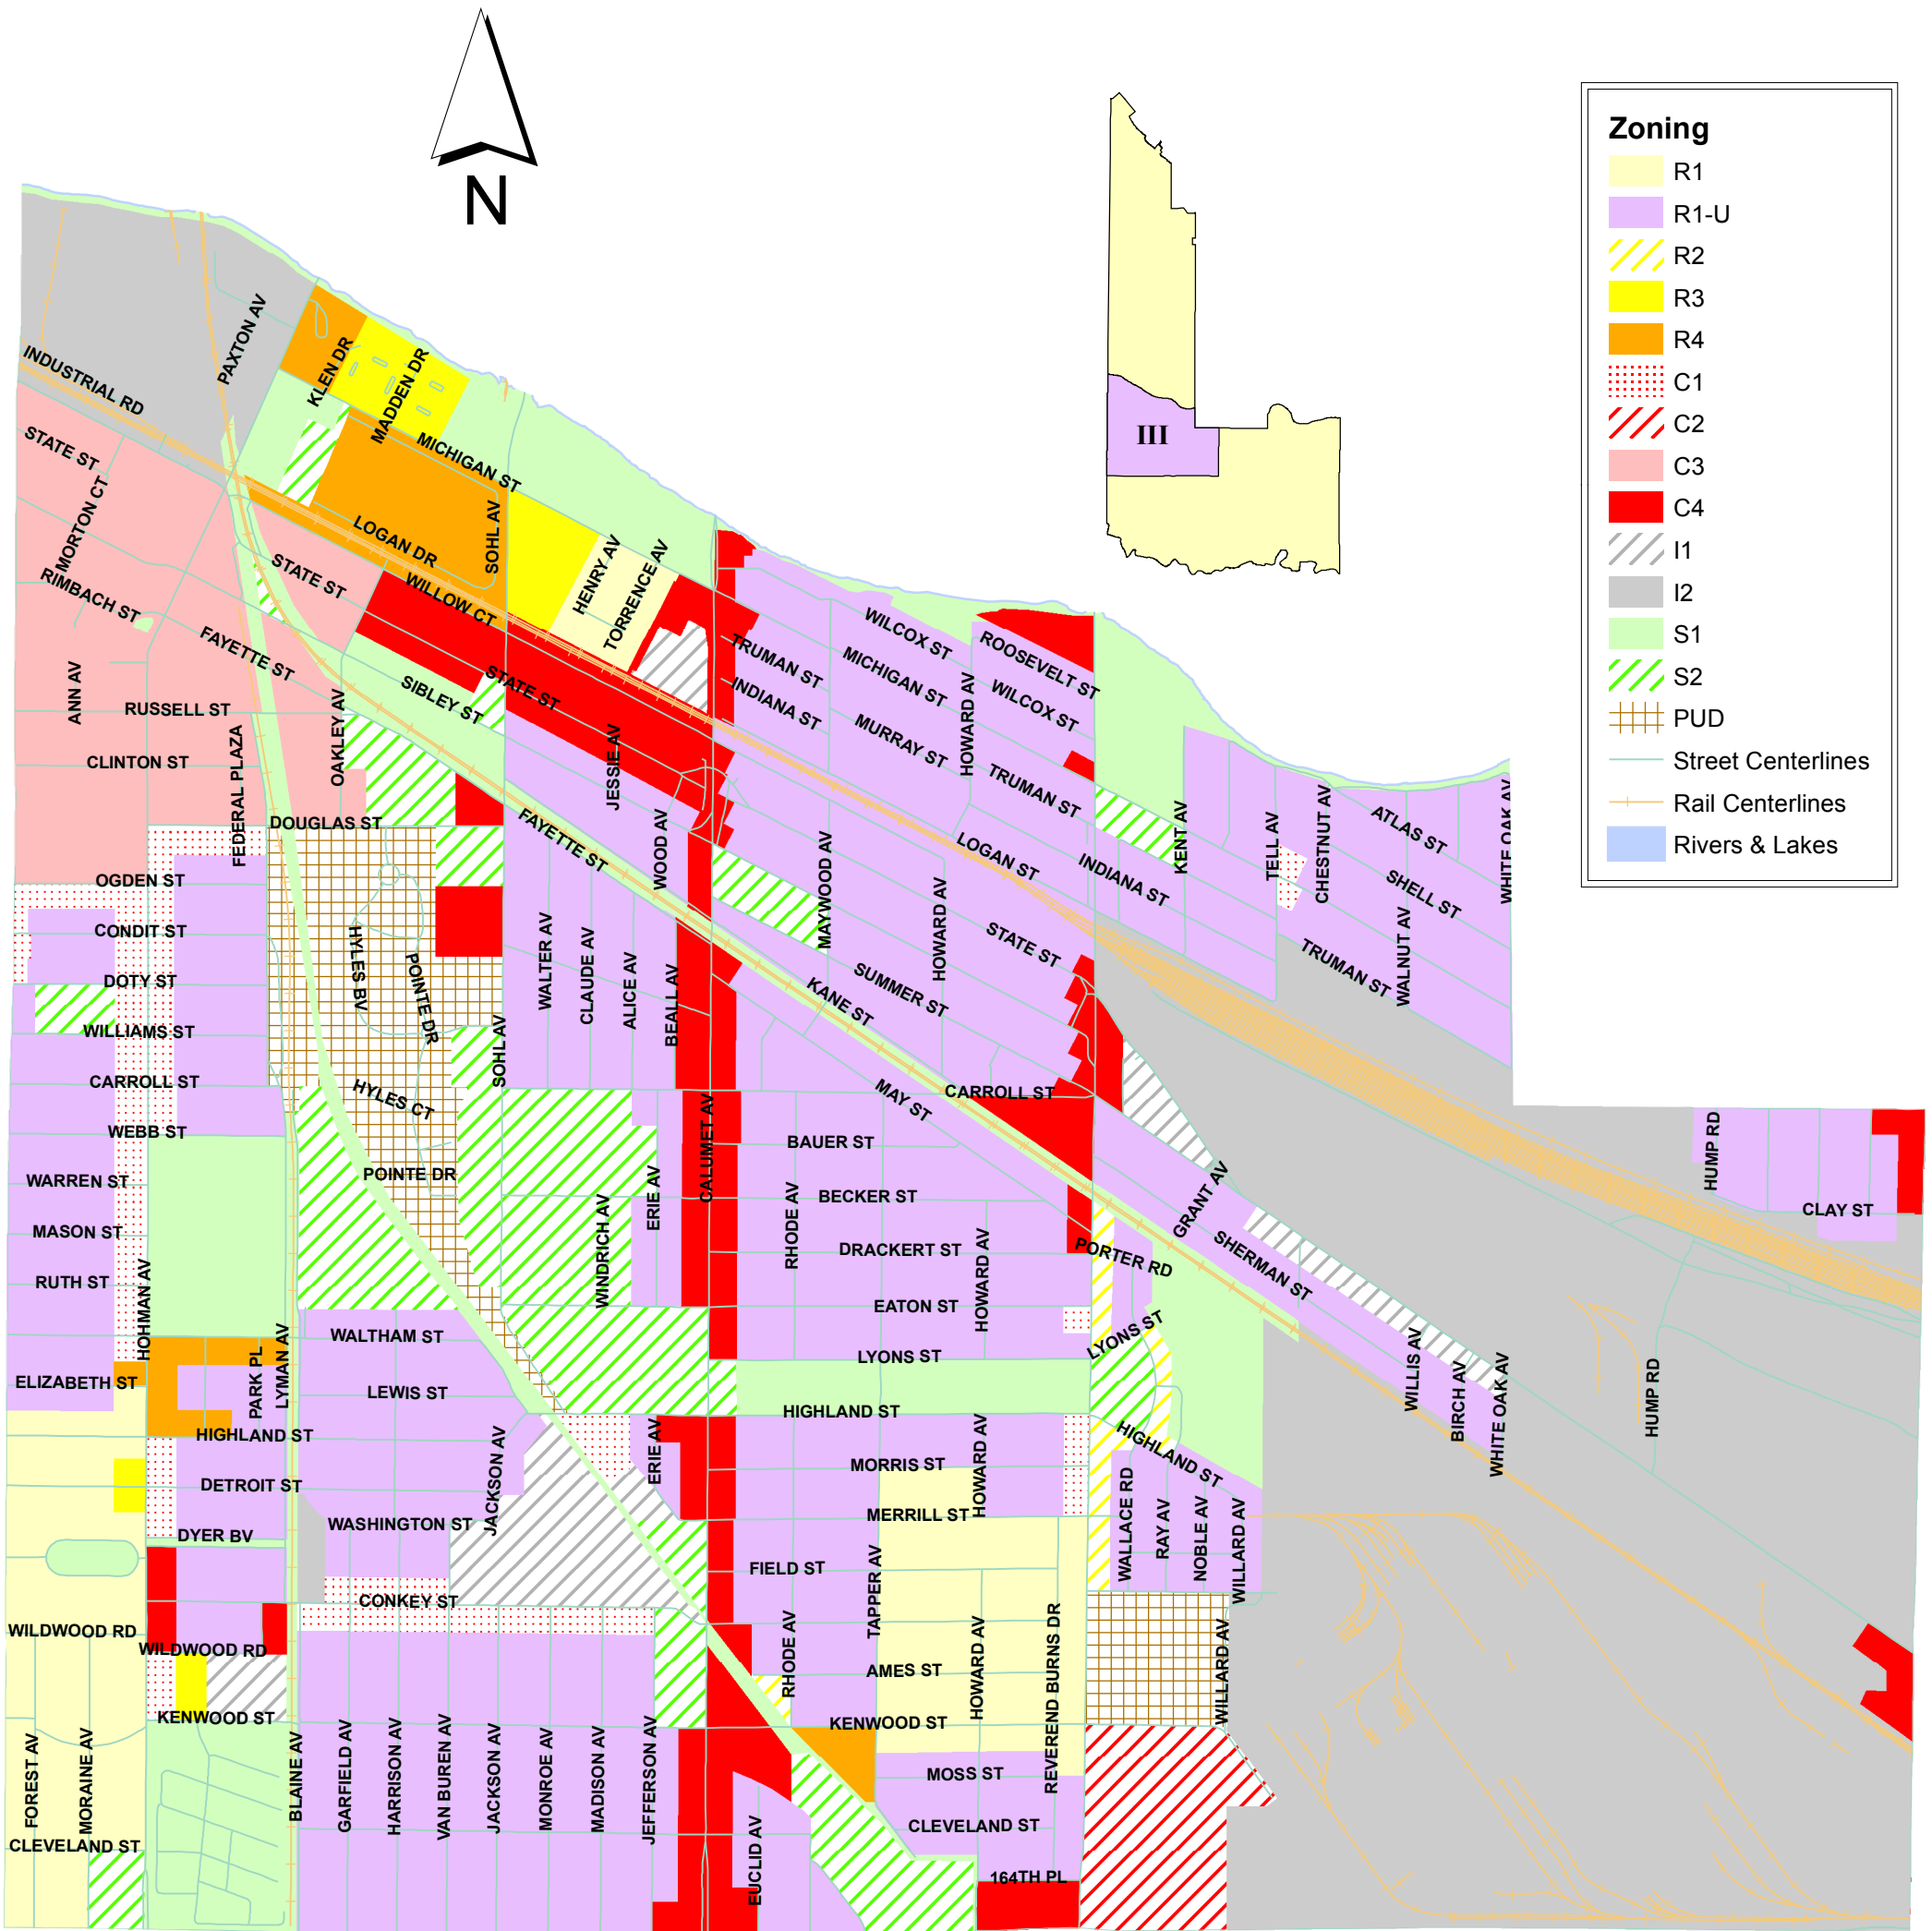

Central Hammond Planning District III

Final Zoning Map Per Ordinance 8514

Amended by Ordinances: 8561, 8912, 8949, 9062, 9306

Effective date October 21, 2003.
Please note: This is not the official zoning map.
The official zoning map is located in the Zoning
Office, Room 135, at City Hall, Hammond, IN