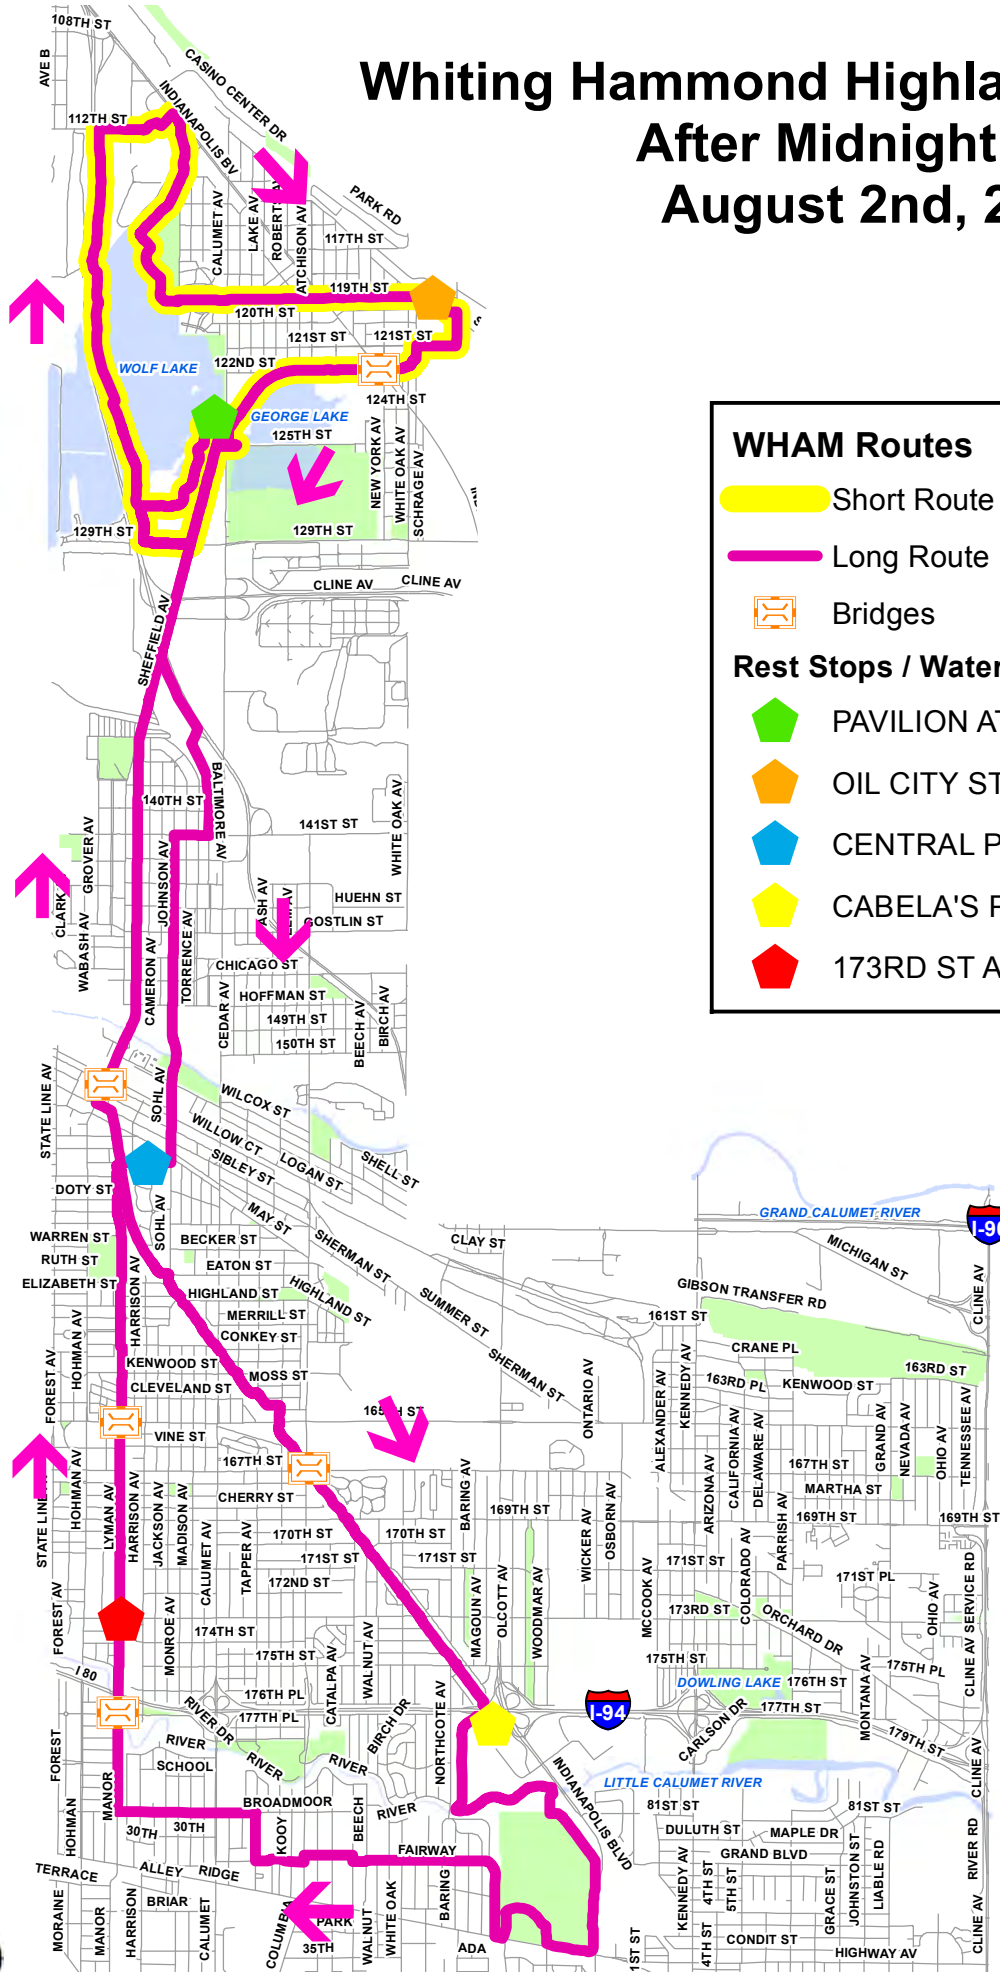

Whiting Hammond Highland and Munster After Midnight Ride August 2nd, 2014

WHAM Routes

- Short Route
- Long Route
- Bridges

Rest Stops / Water Stations

- PAVILION AT WOLF LAKE
- OIL CITY STADIUM
- CENTRAL POLICE STATION
- CABELA'S PARKING LOT
- 173RD ST AND LYMAN AV

Short Route: 9.78 miles
1 Bridge
Long Route: 30.5 miles
5 Bridges