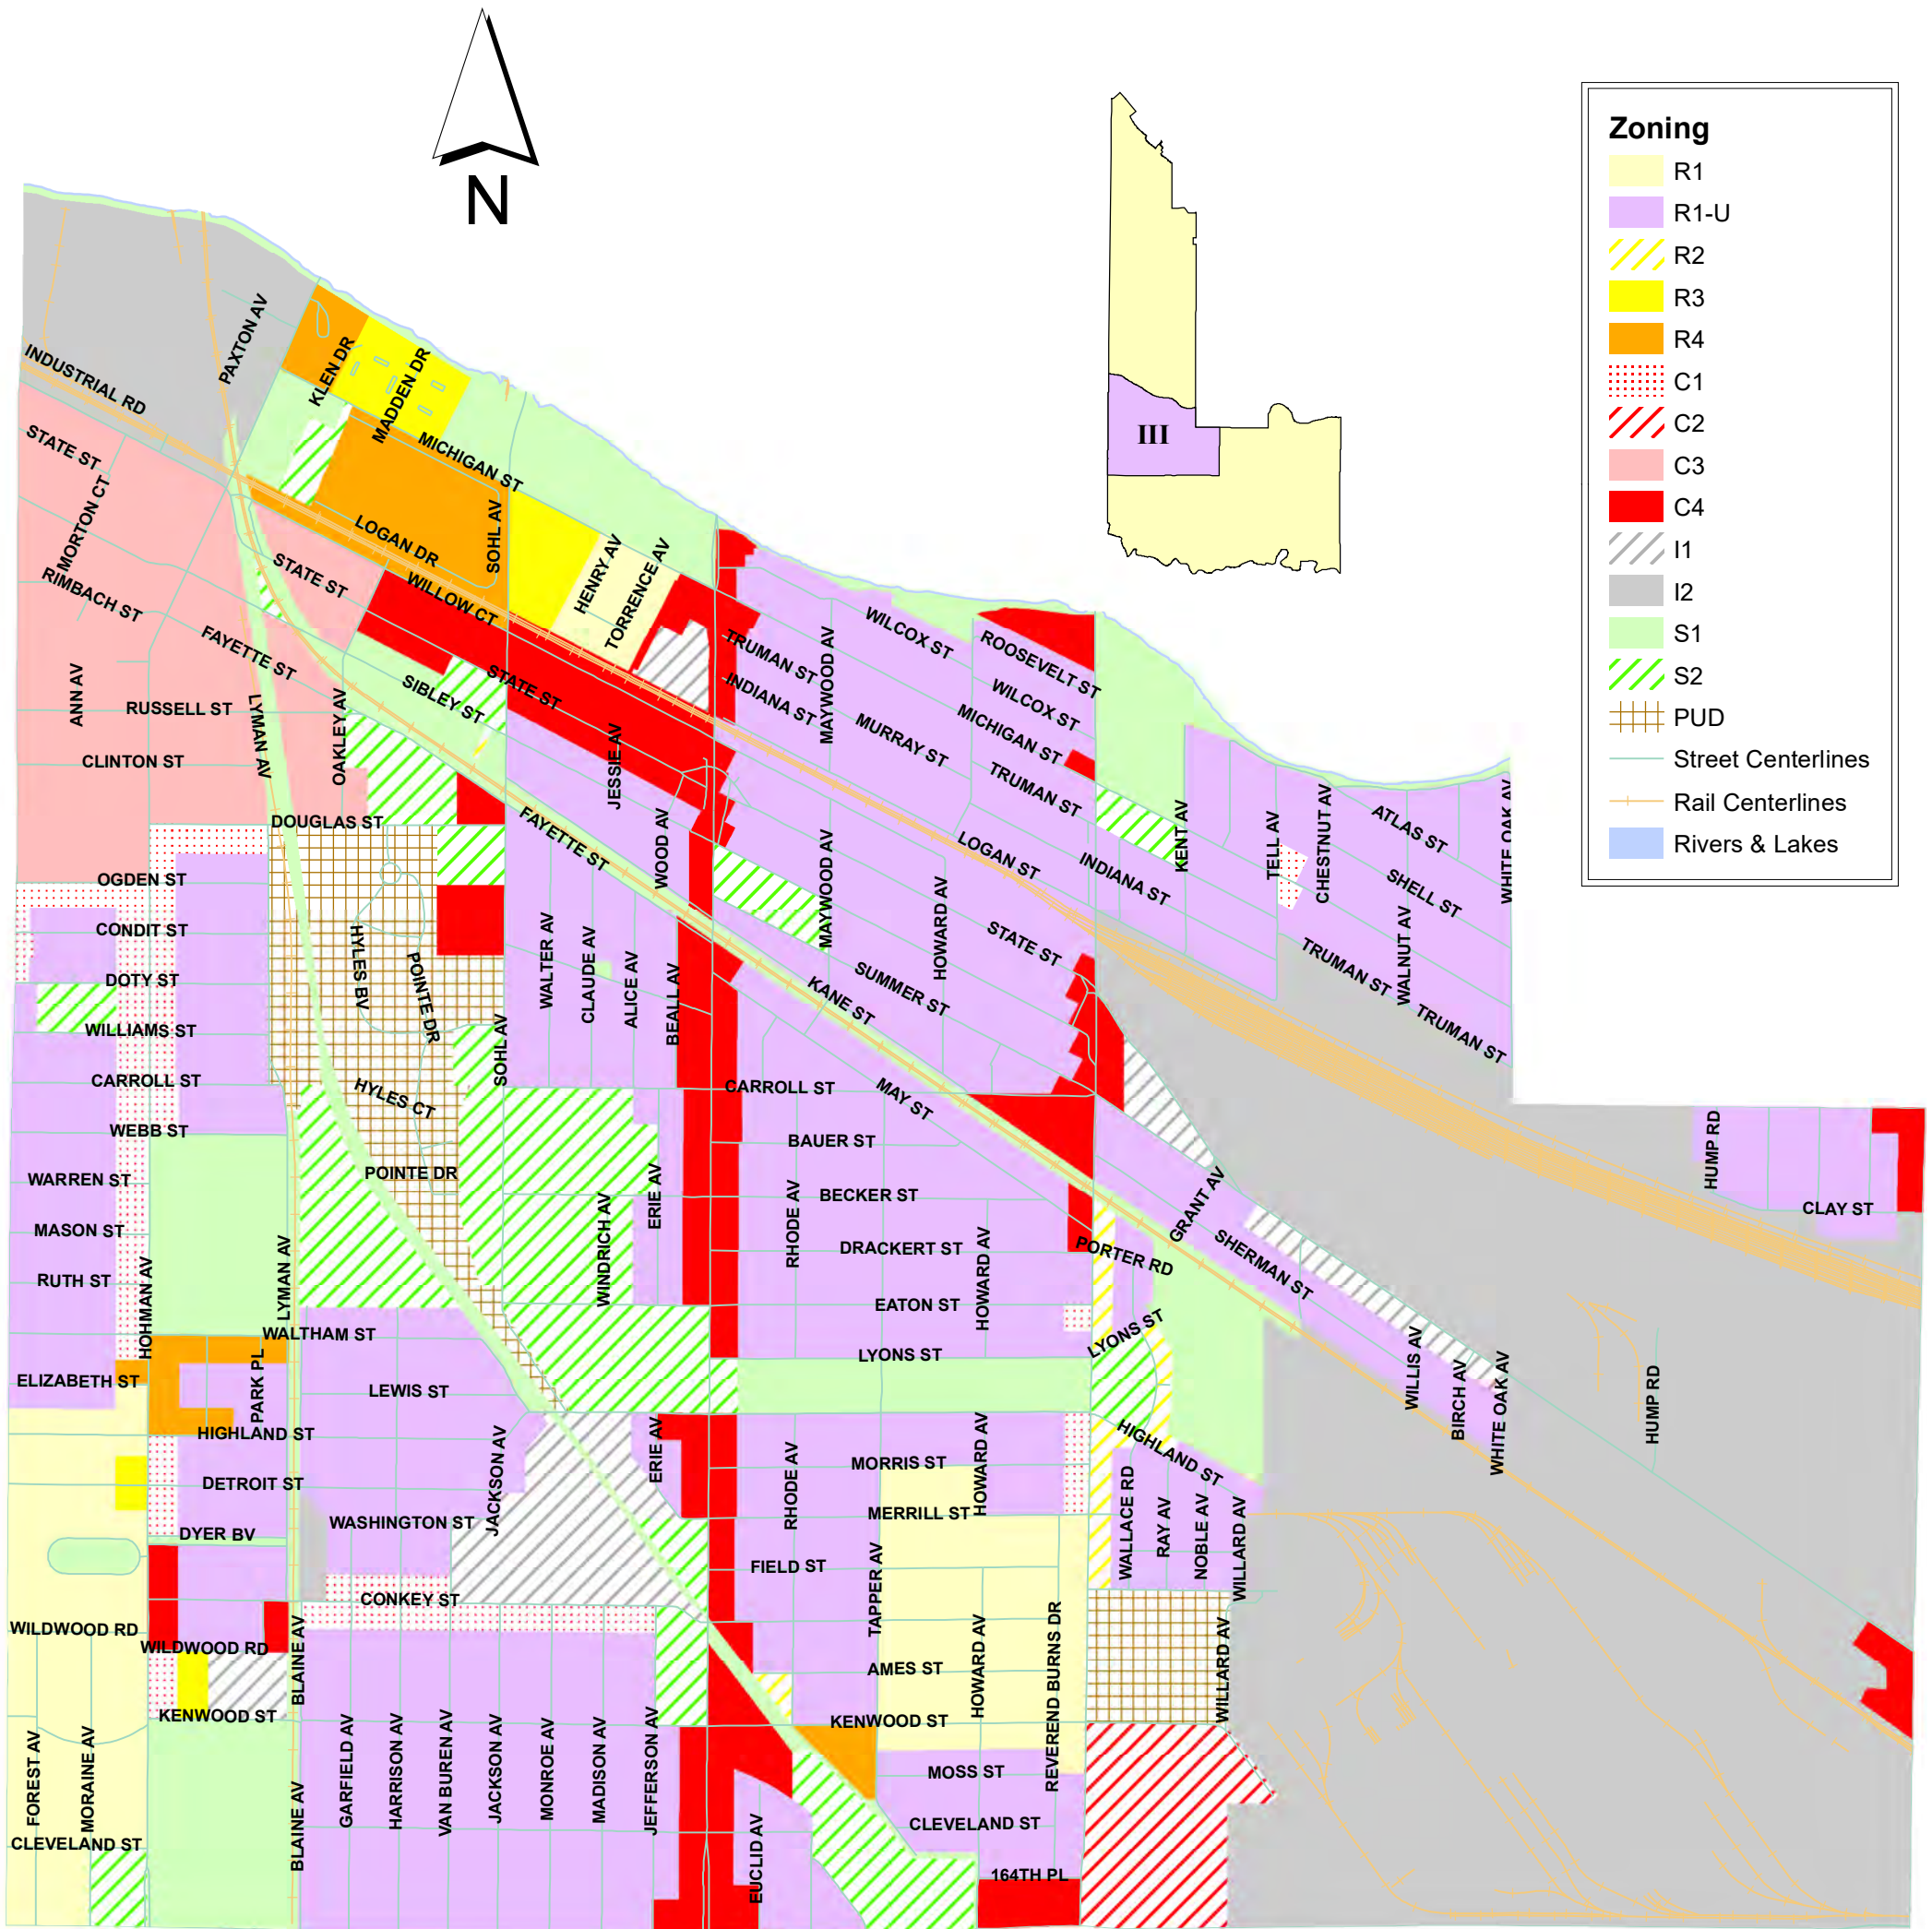

# Central Hammond Planning District III

## Final Zoning Map Per Ordinance 8514

Amended by Ordinances: 8561, 8912, 8949, 9062, 9306, 9434, 9513, 9518, 9535 and 9635

Effective date October 21, 2003.  
Please note: This is not the official zoning map.  
The official zoning map is located in the Zoning  
Office, Room 135, at City Hall, Hammond, IN