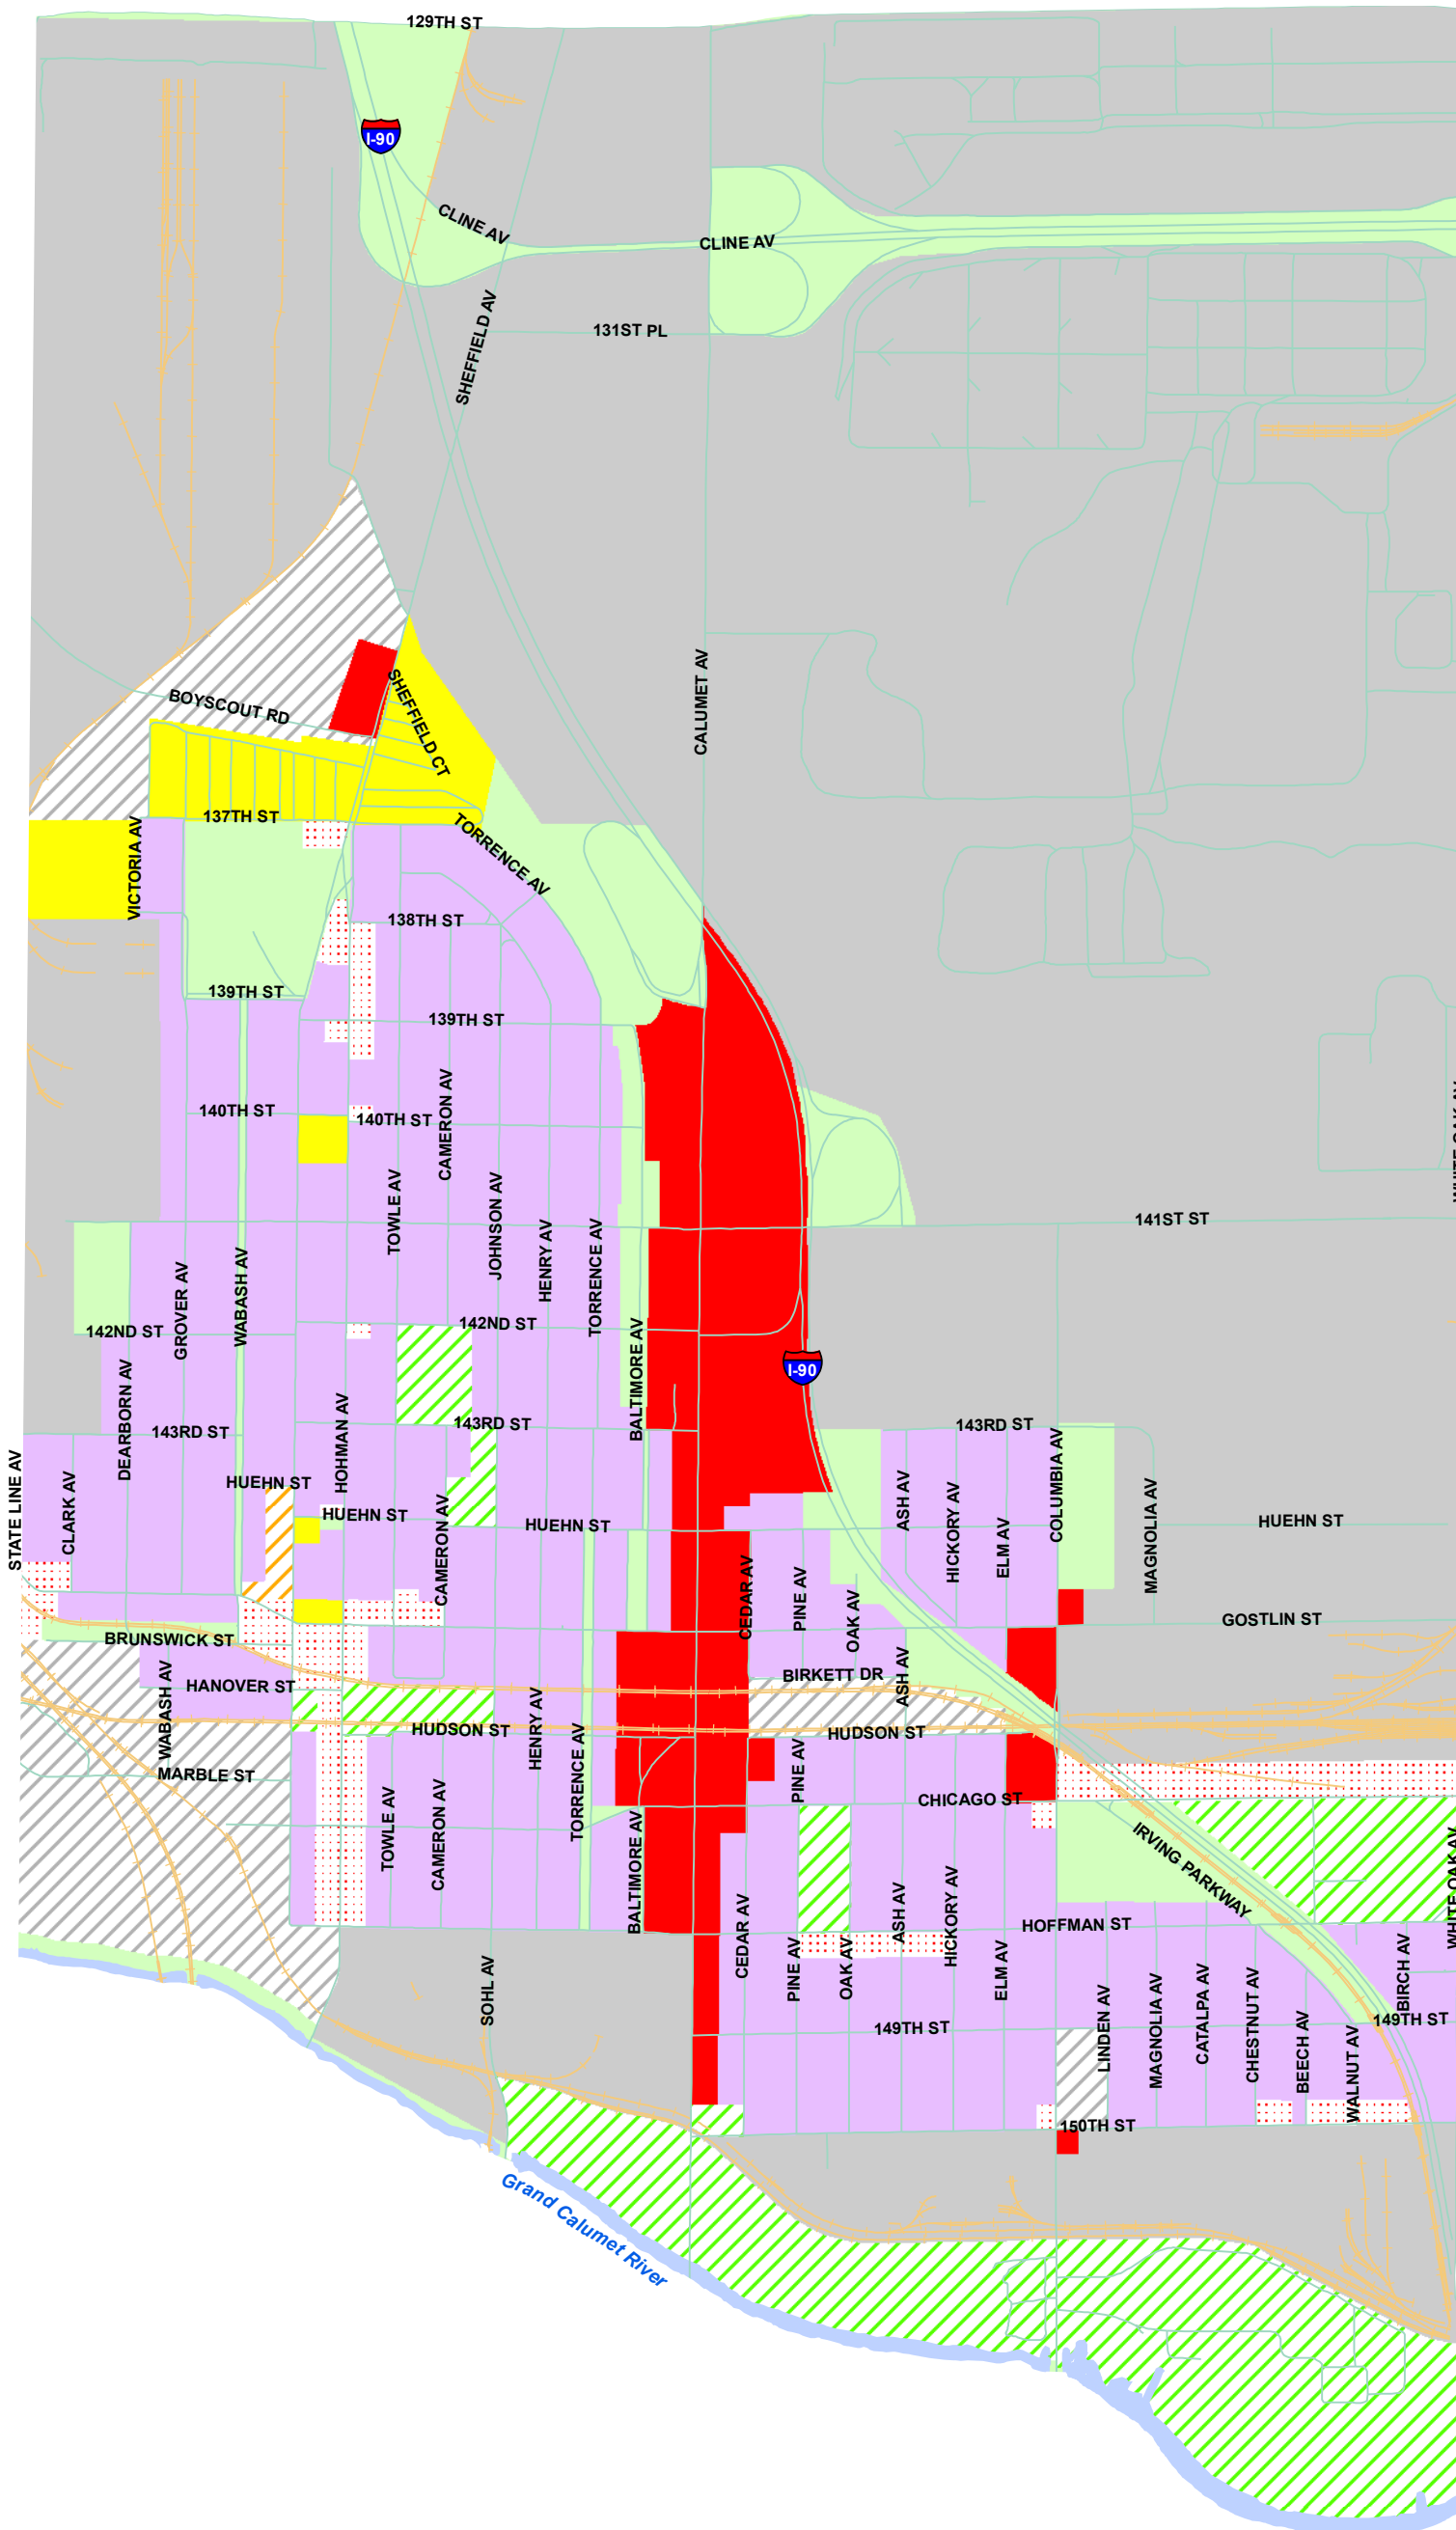

North Hammond Planning District II

Final Zoning Map Per Ordinance 8514

Zoning Districts

- R1
- R1-U
- R2
- R3
- R4
- C1
- C2
- C3
- C4
- I1
- I2
- S1
- S2
- S3
- PUD
- Street Centerlines
- Rail Centerlines
- Rivers & Lakes