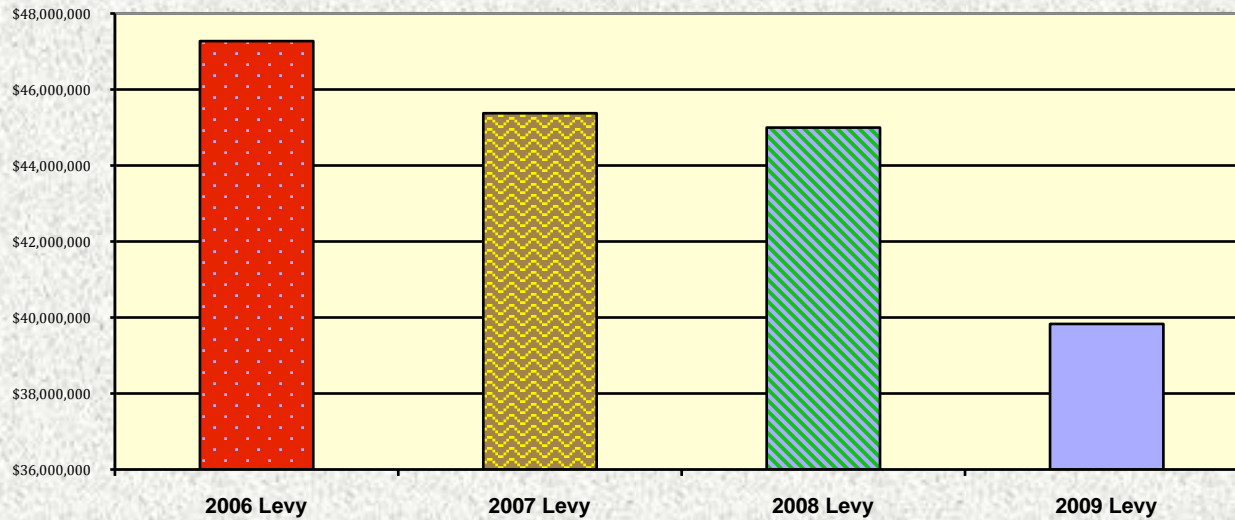

Hammond Civil City Property Tax Levy

2006 Hammond Civil City Levy Rate	2.0818%
2007 Hammond Civil City Levy Rate	1.9940%
2008 Hammond Civil City Levy Rate	1.8291%
2009 Hammond Civil City Levy Rate	1.7575%

Per \$100.00 of assessed value